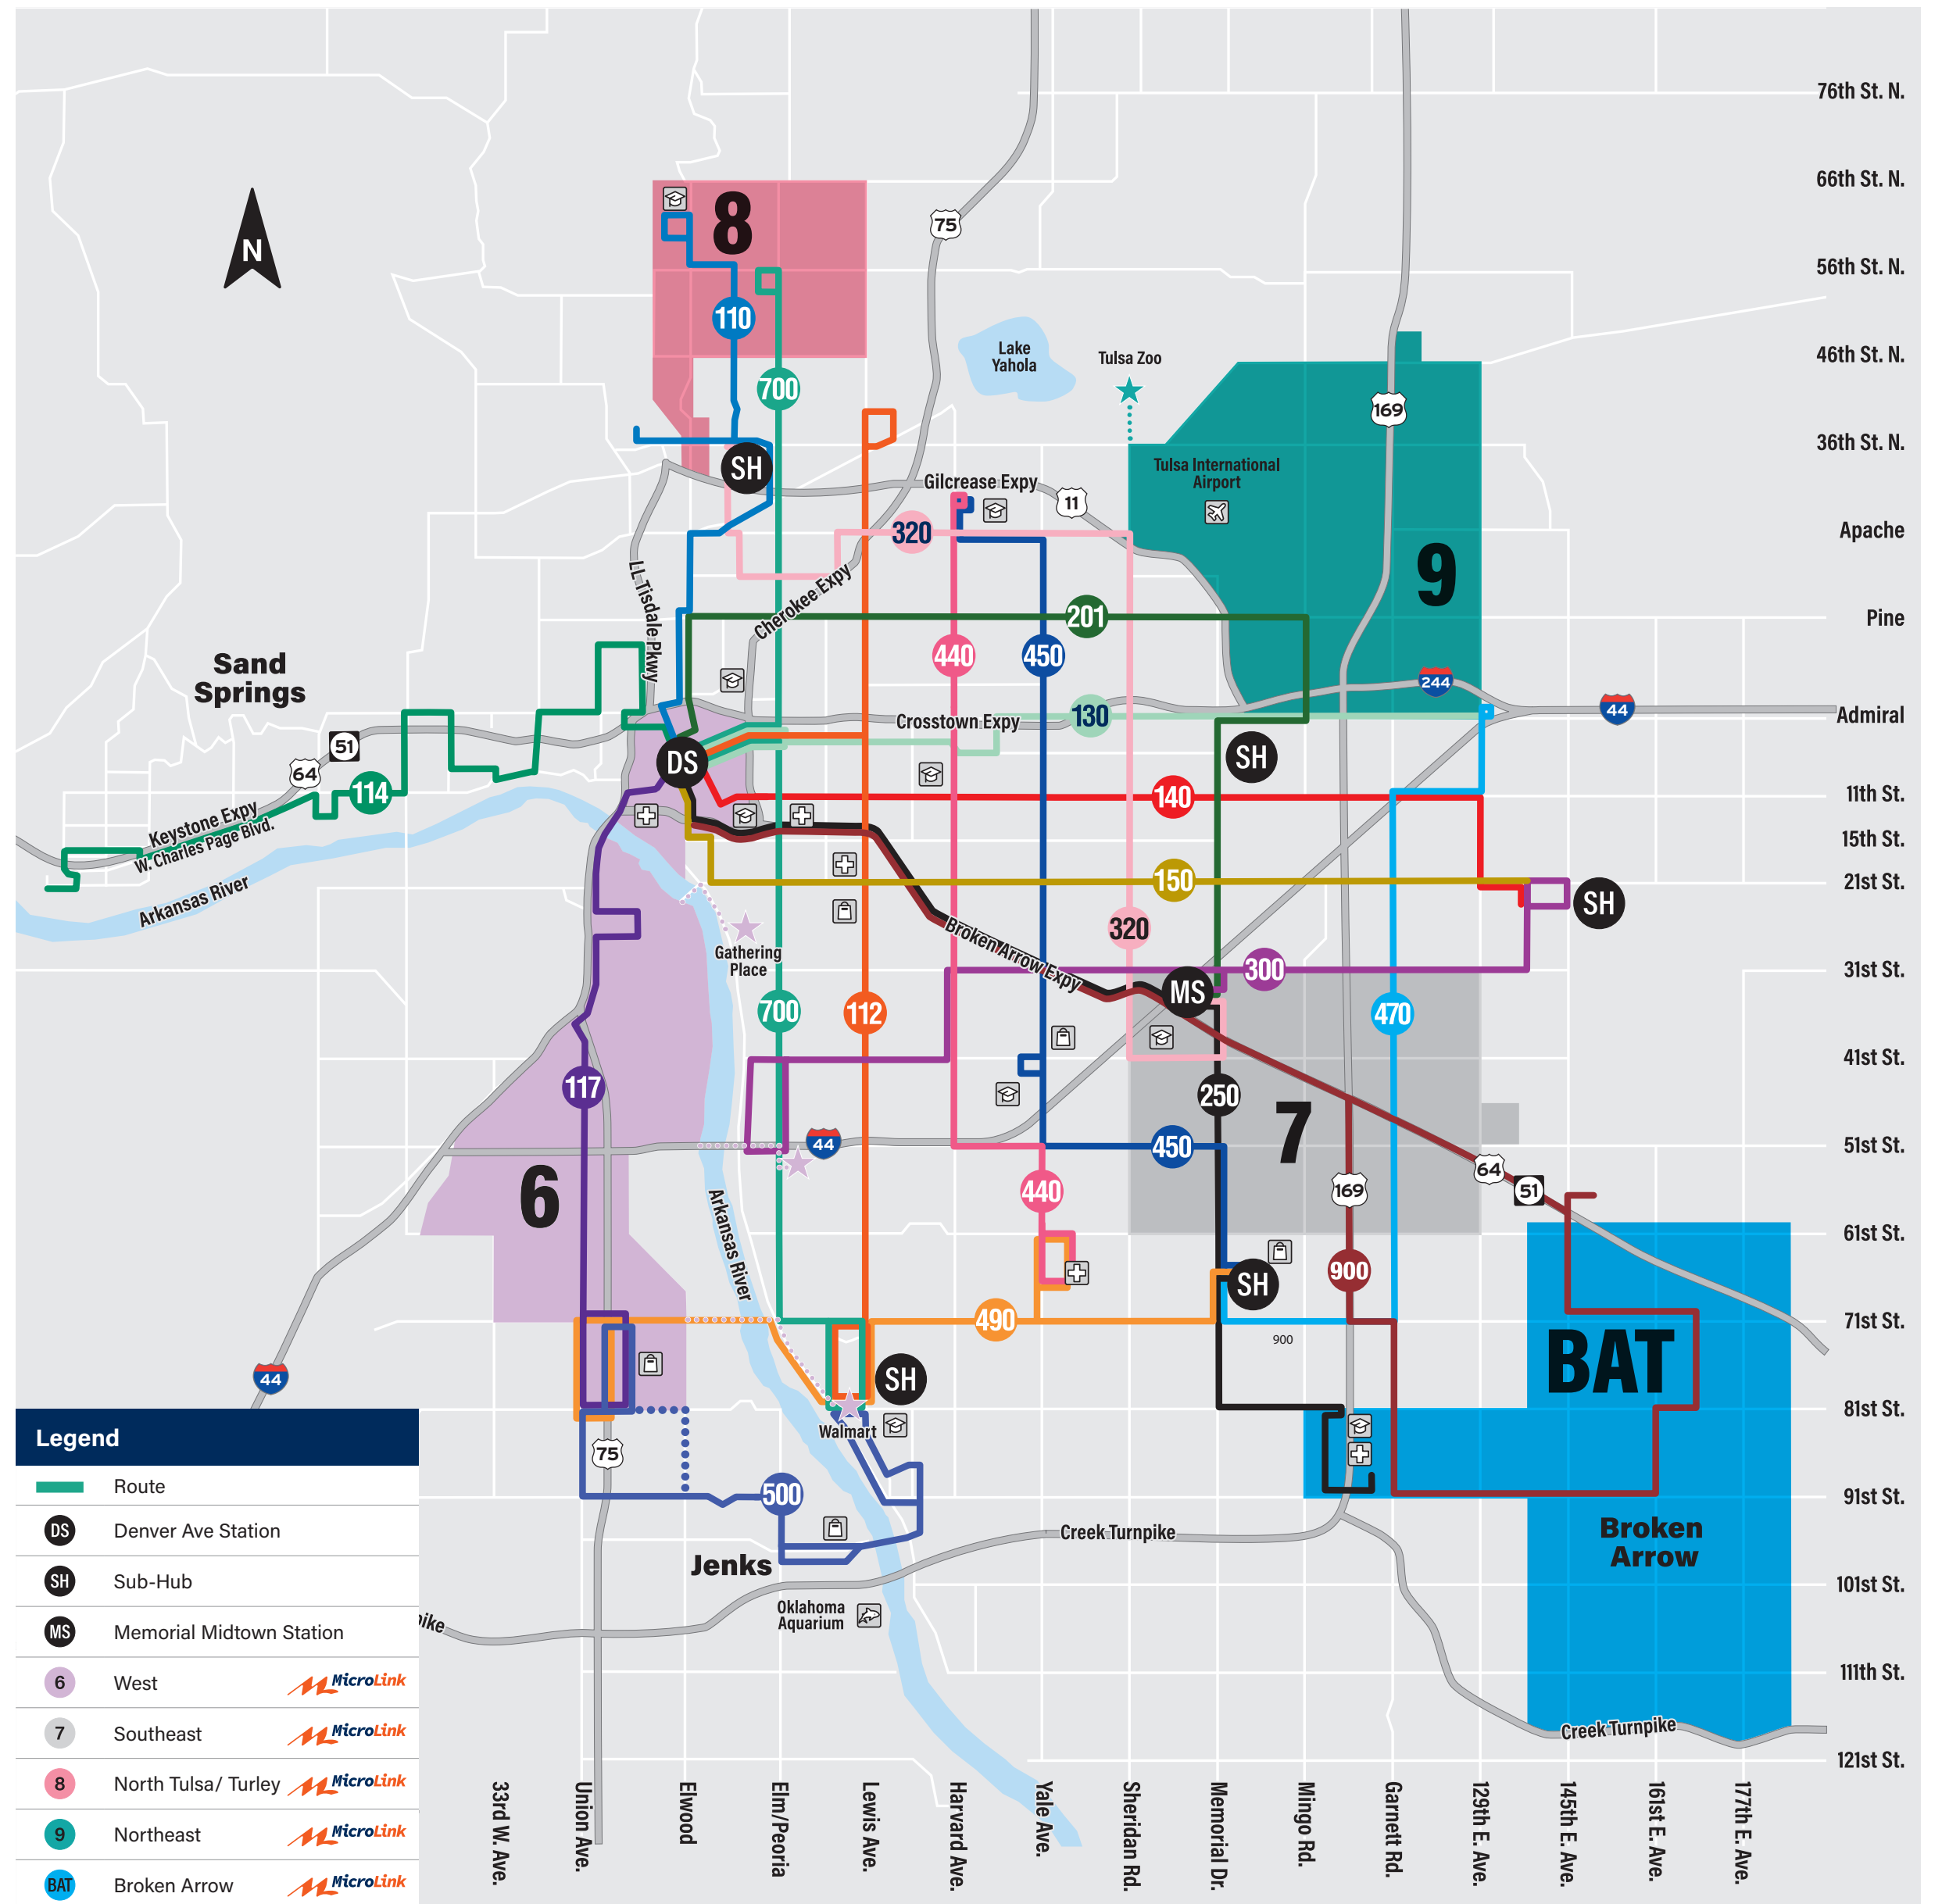

MetroLinkOK.org

For information on Express Routes and Park & Ride locations, see Route 900.

Route Listing

110 MLK/ Hartford	300 31st Street
112 Lewis	320 Sheridan
114 Charles Page/ Sand Springs	440 Harvard
117 Southwest Blvd./ Union	450 Yale
130 Admiral	470 Garnett
140 11th Street	490 West Tulsa/ 71st Street
150 21st Street	500 Jenks Connector
201 Pine/ Memorial	700 AERO Peoria
250 Crosstown	900 Union Express

Service Hours:

Zones 6-9

Mon-Sat: 6 AM to 6:30 PM

Zone BAT

Mon-Fri: 8 AM to 5 PM

Airports Hospitals University, College Malls Park & Ride All routes are wheelchair accessible.

Note: See individual route maps for detailed routing information.