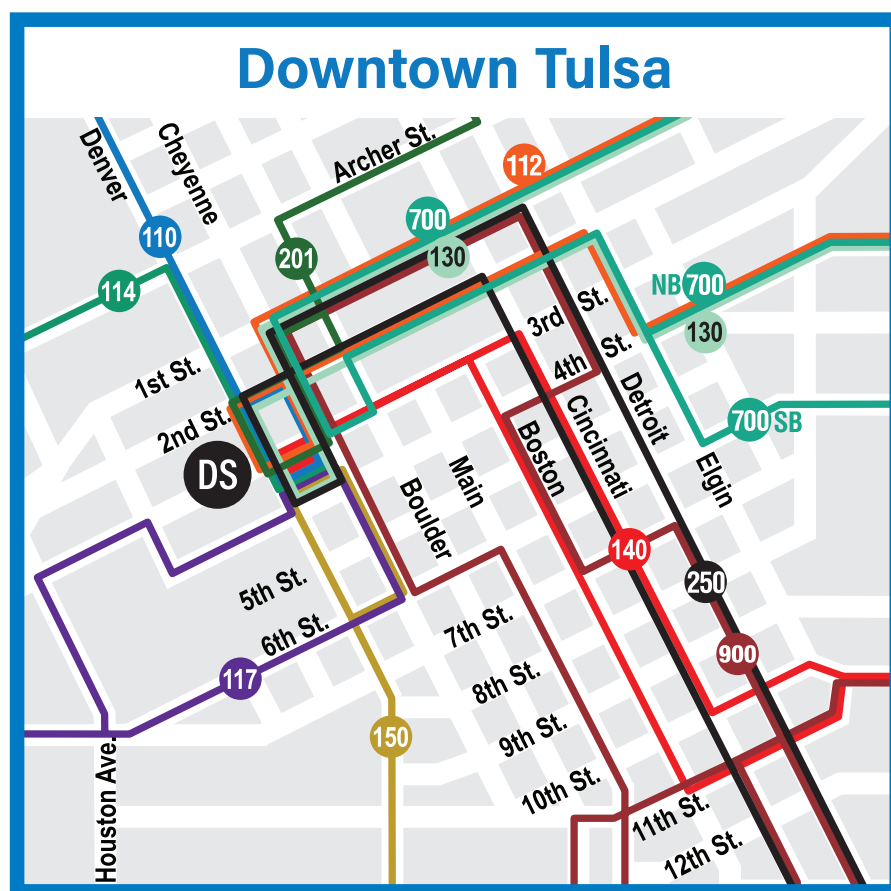

MetroLinkOK.org

For information on Express Routes and Park & Ride locations, see Route 900.

Route Listing

110 MLK/ Hartford	300 31st Street
112 Lewis	320 Sheridan
114 Charles Page/ Sand Springs	440 Harvard
117 Southwest Blvd./ Union	450 Yale
130 Admiral	470 Garnett
140 11th Street	490 West Tulsa/ 71st Street
150 21st Street	500 Jenks Connector
201 Pine/ Memorial	700 AERO Peoria
250 Crosstown	900 Union Express

Service Hours:

Zones 6-9

Mon-Sat: 6 AM to 6:30 PM

Zone BAT

Mon-Fri: 8 AM to 5 PM

Airports Hospitals University, College Malls Park & Ride All routes are wheelchair accessible.

Note: See individual route maps for detailed routing information.