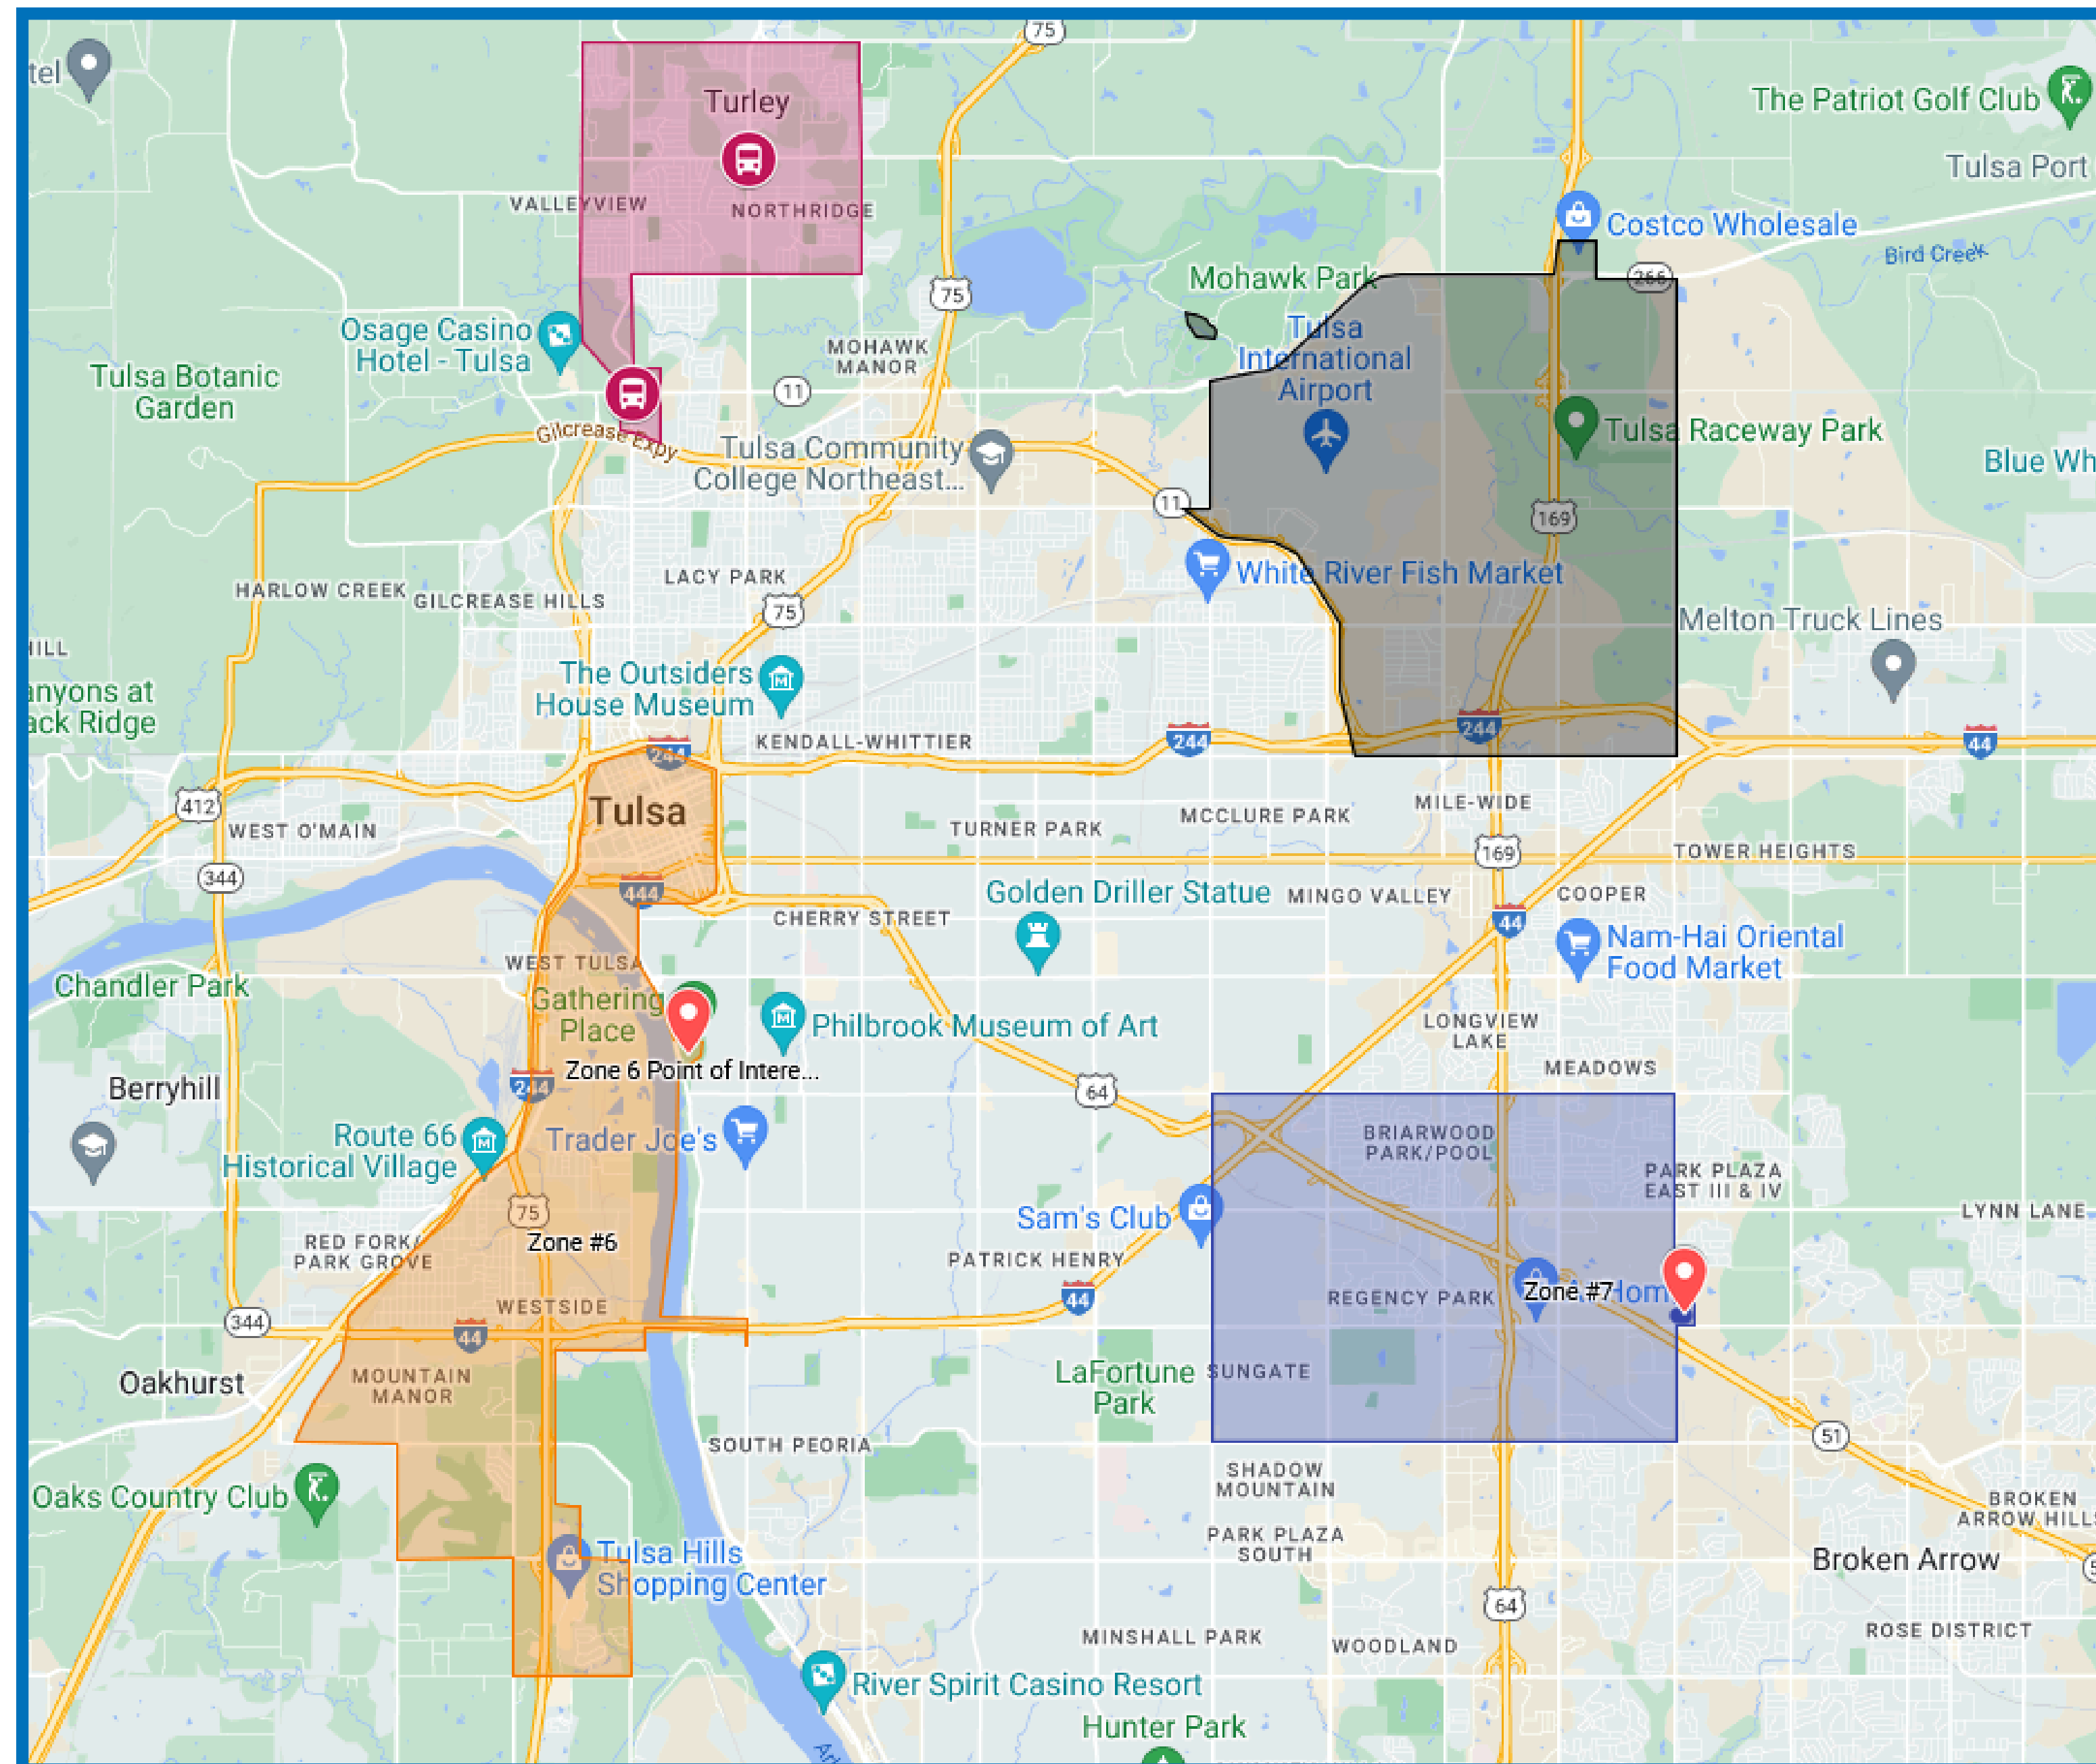

PUBLIC MEETING

August 2024 CHANGES

| Fixed Route Changes

Routing Change

320 - Service added back to 41st

Weekday Time Changes

110 117 130 150 201 300 320 440 450 470

Saturday Time Changes

110 112 130 140 150 250 470 490

| MicroLink Changes

Zone Changes

Zones 3, 4, 6, 7, 8,9- Expanded

Zones 1 and 2 - Combined

| LinkAssist Booking

LinkAssist rides can now be booked using GoPass

Route 320

- **Timing Changes**
- **Service Added back to 41st and Sheridan**

Nighttime Zones

- **Zones Combined**
Zone 1 & 2
- **Zones Expanded**
Zone 3 & 4
- **Points of Interest**
Zone 6: The Gathering Place

Daytime Zones

- **Zones Expanded**
Zone 6, 7, 8, 9
- **Points of Interest**
Zone 7: Tulsa Health Department