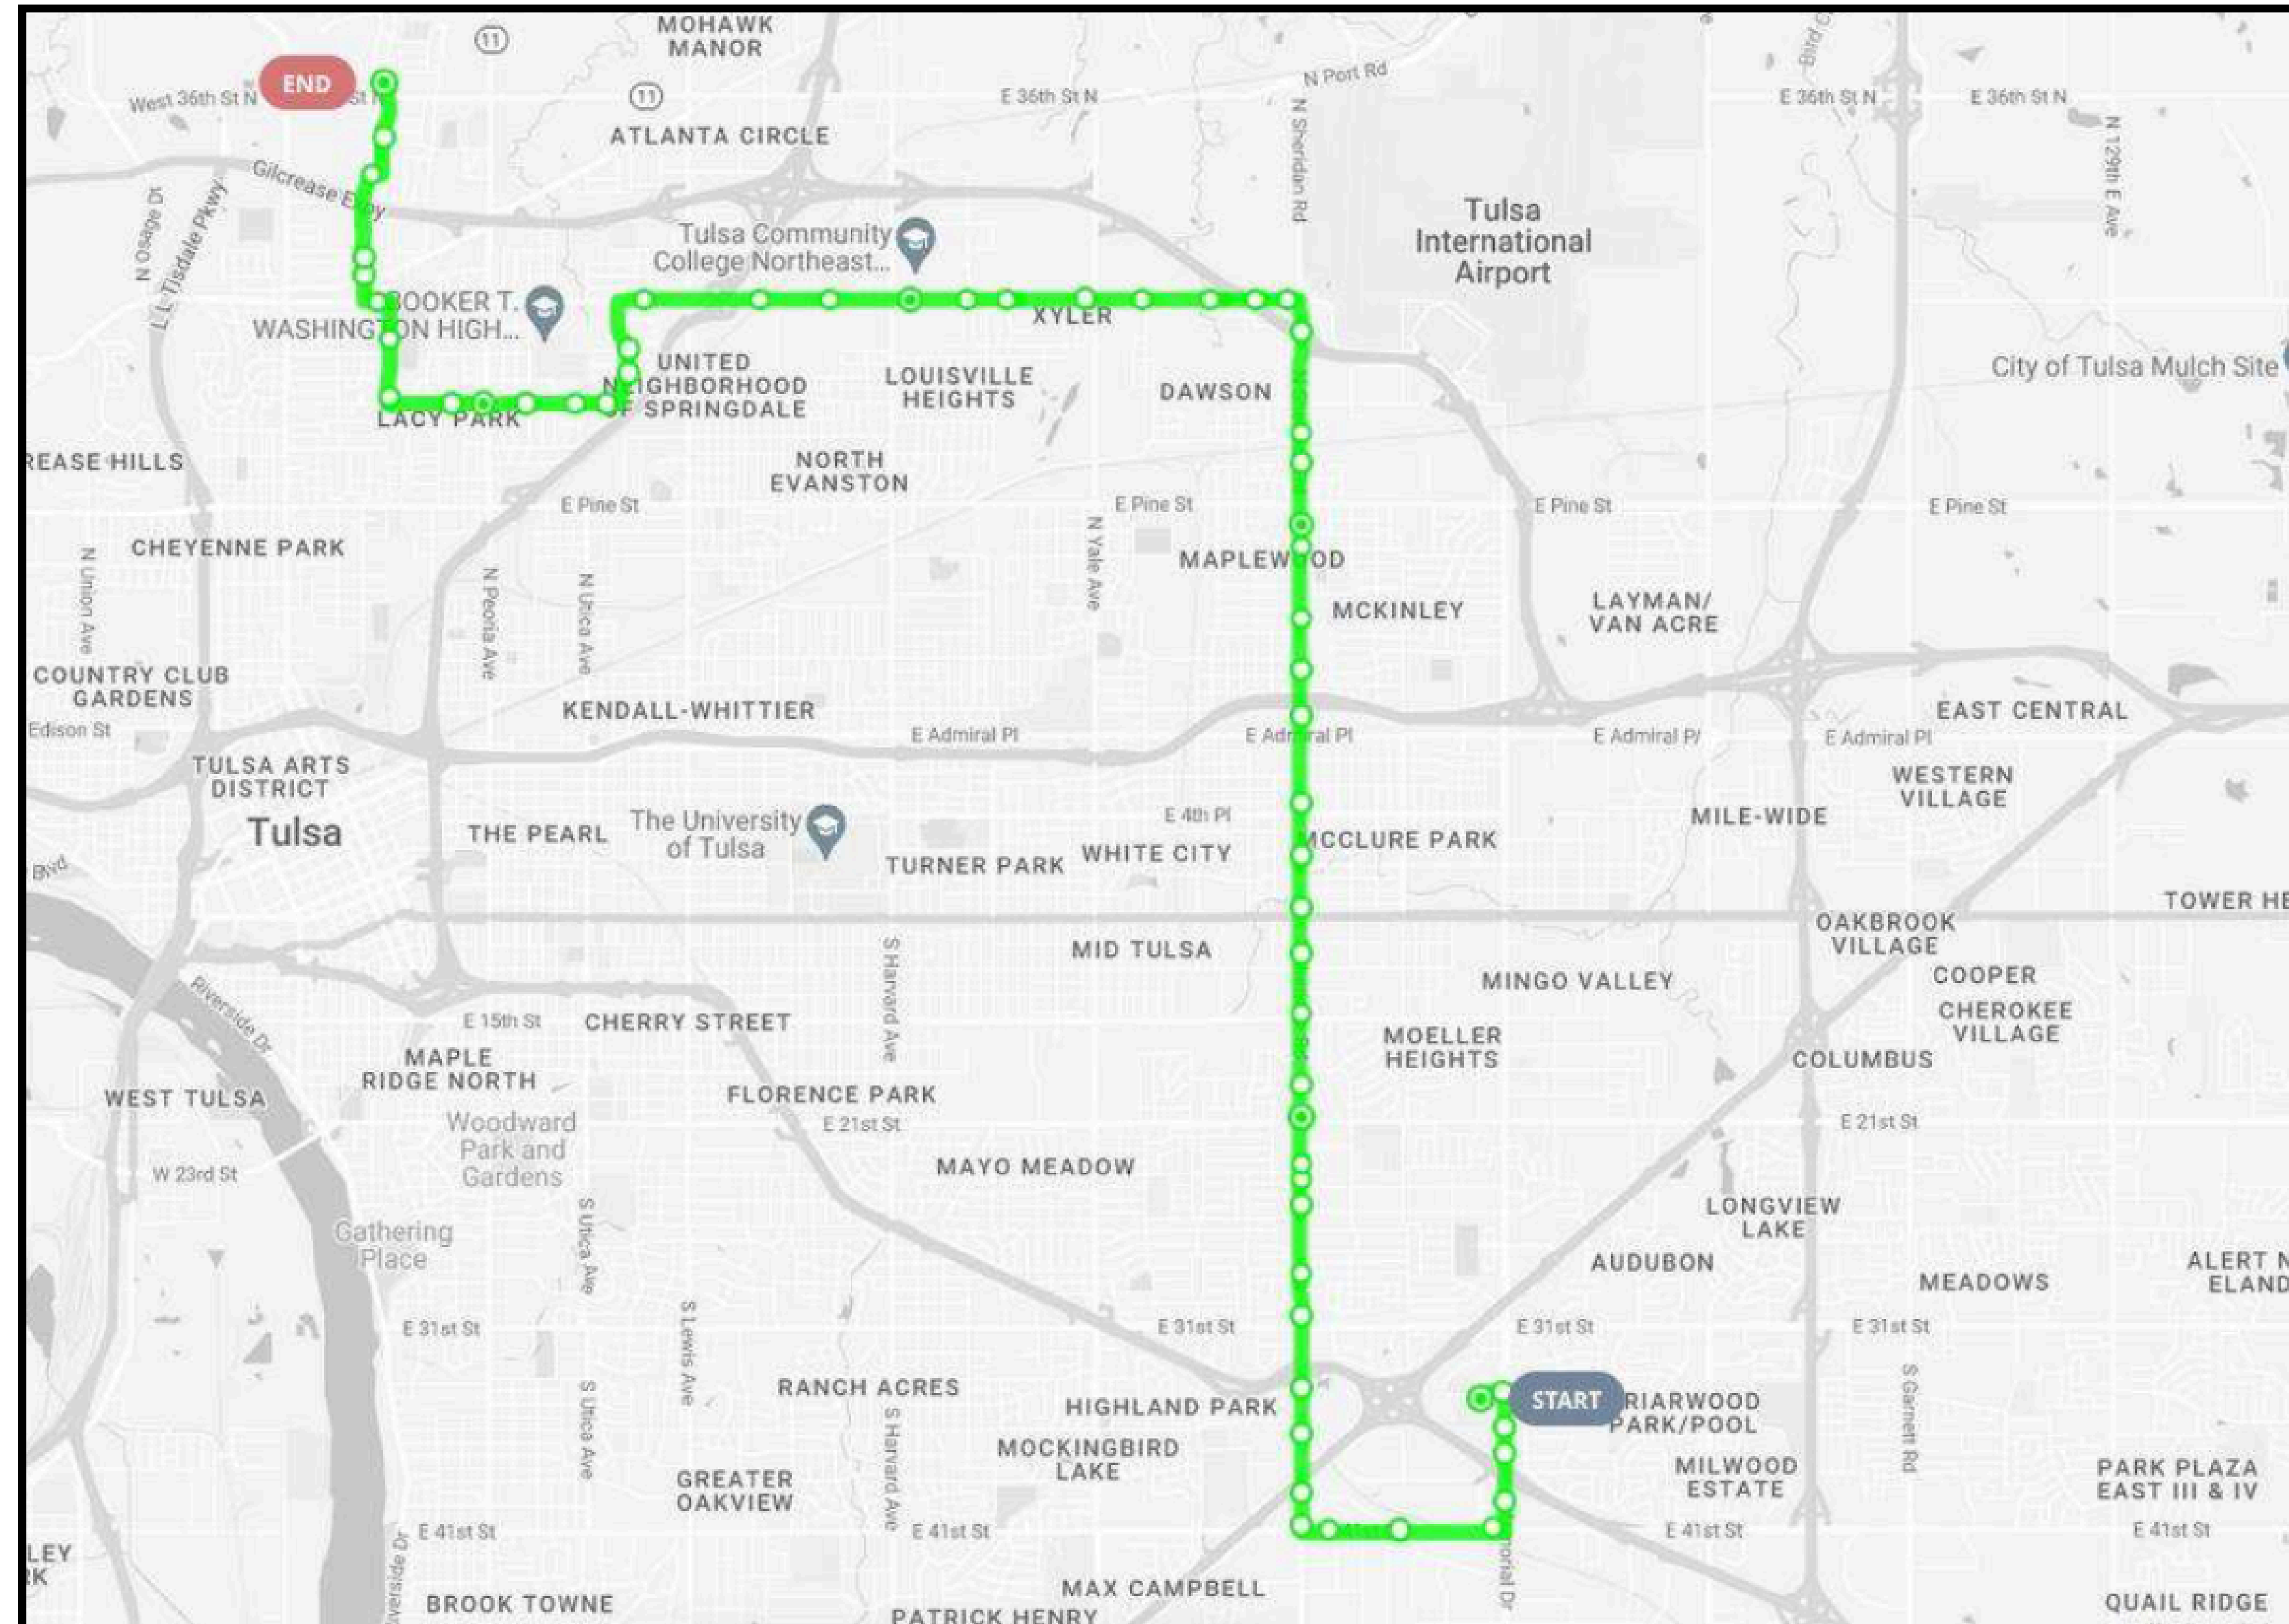

PUBLIC MEETING

August 2024 CHANGES

| Fixed Route Changes

Routing Change

320 - Service added back to 41st

Weekday Time Changes

110 117 130 150 201 300 320 440 450 470

Saturday Time Changes

110 112 130 140 150 250 470 490

| MicroLink Changes

Zone Changes

Zones 3, 4, 6, 7, 8,9- Expanded

Zones 1 and 2 - Combined

| LinkAssist Booking

LinkAssist rides can now be booked using GoPass

Route 320

- **Timing Changes**
- **Service Added back to 41st and Sheridan**

Nighttime Zones

- **Zones Combined**
Zone 1 & 2
- **Zones Expanded**
Zone 3 & 4
- **Points of Interest**
Zone 6: The Gathering Place

Daytime Zones