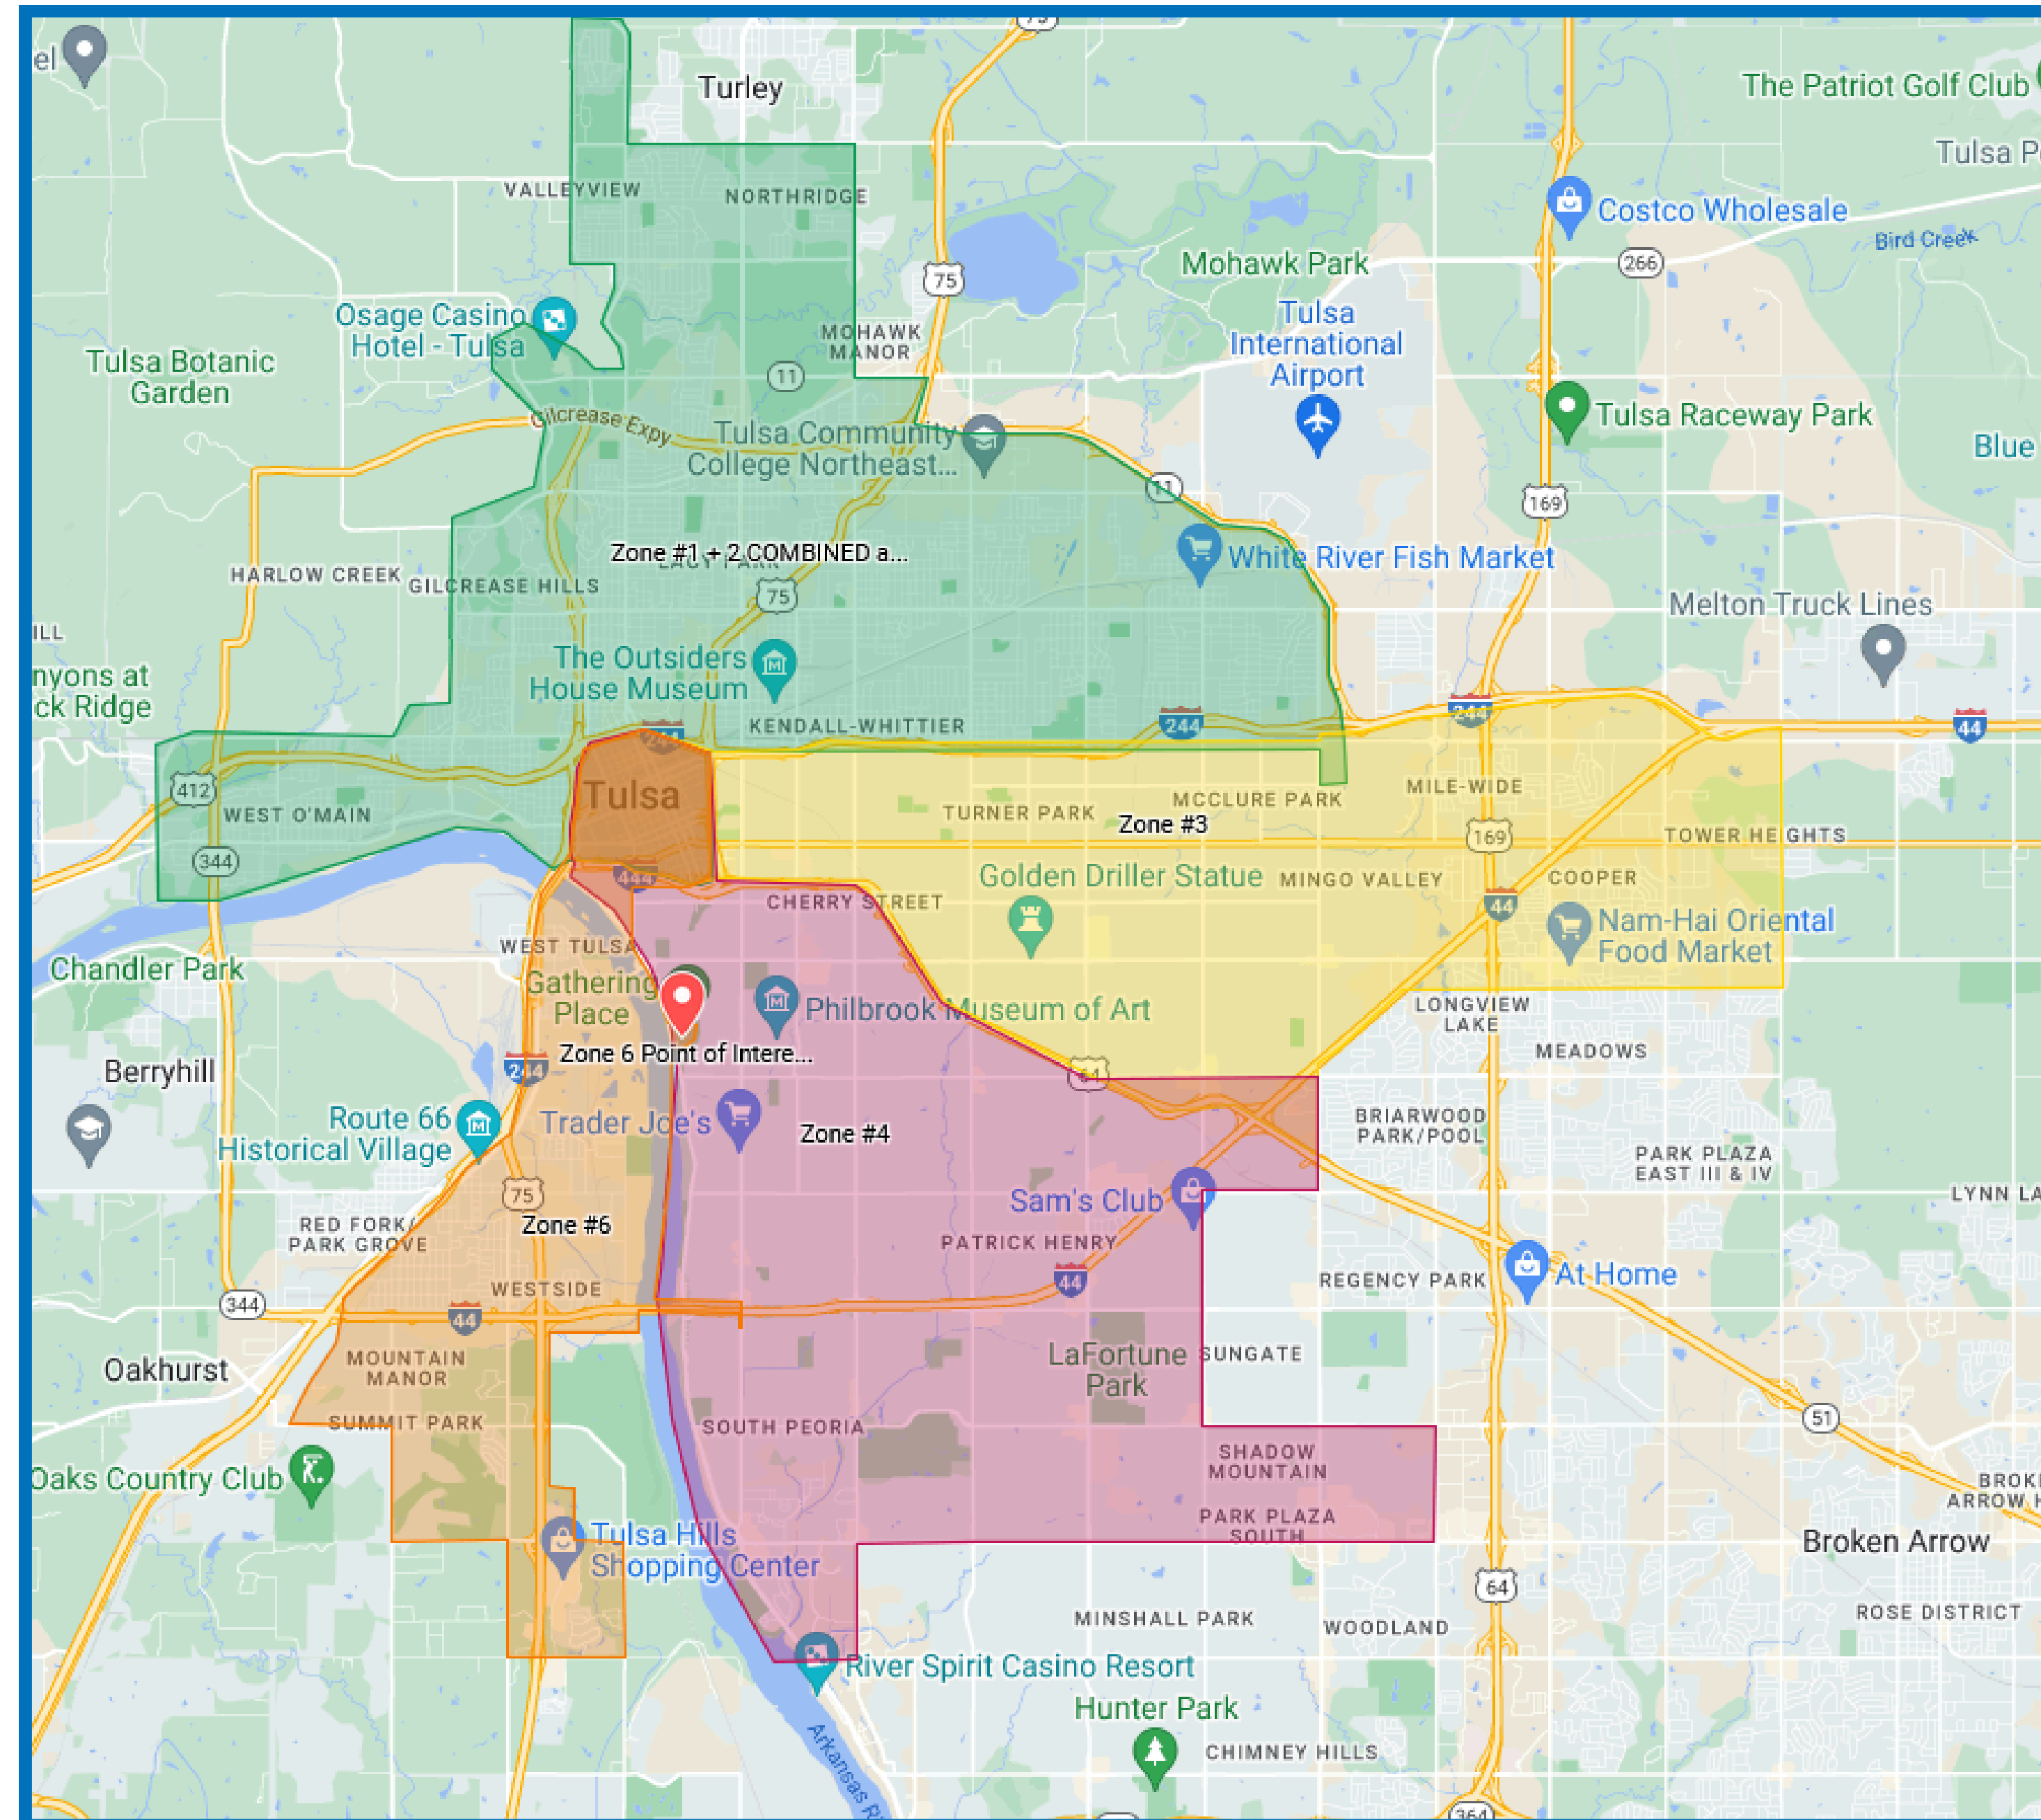

PUBLIC MEETING

August 2024 CHANGES

| Fixed Route Changes

Routing Change

320 - Service added back to 41st

Weekday Time Changes

110 117 130 150 201 300 320 440 450 470

Saturday Time Changes

110 112 130 140 150 250 470 490

| MicroLink Changes

Zone Changes

Zones 3, 4, 6, 7, 8,9- Expanded

Zones 1 and 2 - Combined

| LinkAssist Booking

LinkAssist rides can now be booked using GoPass

Route 320

- **Timing Changes**
- **Service Added back to 41st and Sheridan**

Nighttime Zones

- **Zones Combined**
Zone 1 & 2
- **Zones Expanded**
Zone 3 & 4
- **Points of Interest**
Zone 6: The Gathering Place

Daytime Zones

- **Zones Expanded**
Zone 6, 7, 8, 9
- **Points of Interest**
Zone 7: Tulsa Health Department