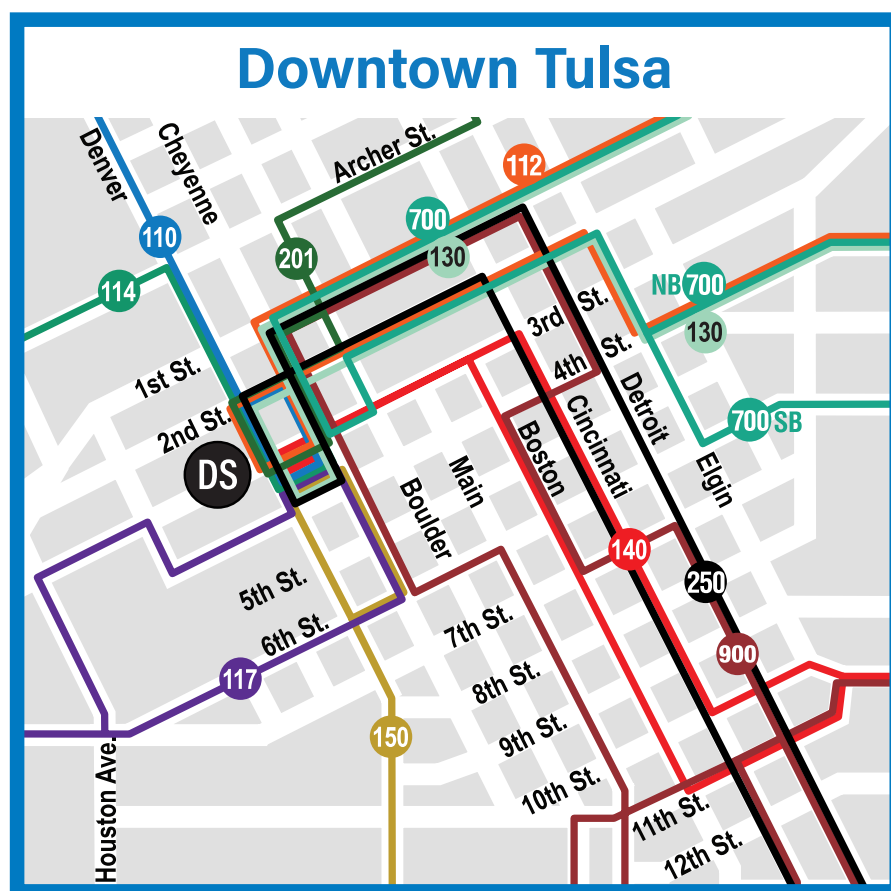

MicroLink	
	Route 700
	Denver Ave Station
	Sub-Hub
	Memorial Midtown Station
	AERO Peoria
	Northwest 
	East 
	South 
	West 

 All routes are wheelchair accessible.
Note: See individual route maps for detailed routing information.

Service Hours:
 Mon-Sat: 8 PM to 12 AM
 Sunday: 8 AM to 6:30 PM
MetroLinkOK.org

MetroLinkOK.org

For information on Express Routes and Park & Ride locations, see Route 900.

Route Listing

110 MLK/ Hartford	300 31st Street
112 Lewis	320 Sheridan
114 Charles Page/ Sand Springs	440 Harvard
117 Southwest Blvd./ Union	450 Yale
130 Admiral	470 Garnett
140 11th Street	490 West Tulsa/ 71st Street
150 21st Street	500 Jenks Connector
201 Pine/ Memorial	700 AERO Peoria
250 Crosstown	900 Union Express

Service Hours:

Zones 6-9

Mon-Sat: 6 AM to 6:30 PM

Zone BAT

Mon-Fri: 8 AM to 5 PM

Airports Hospitals University, College Malls Park & Ride All routes are wheelchair accessible.

Note: See individual route maps for detailed routing information.