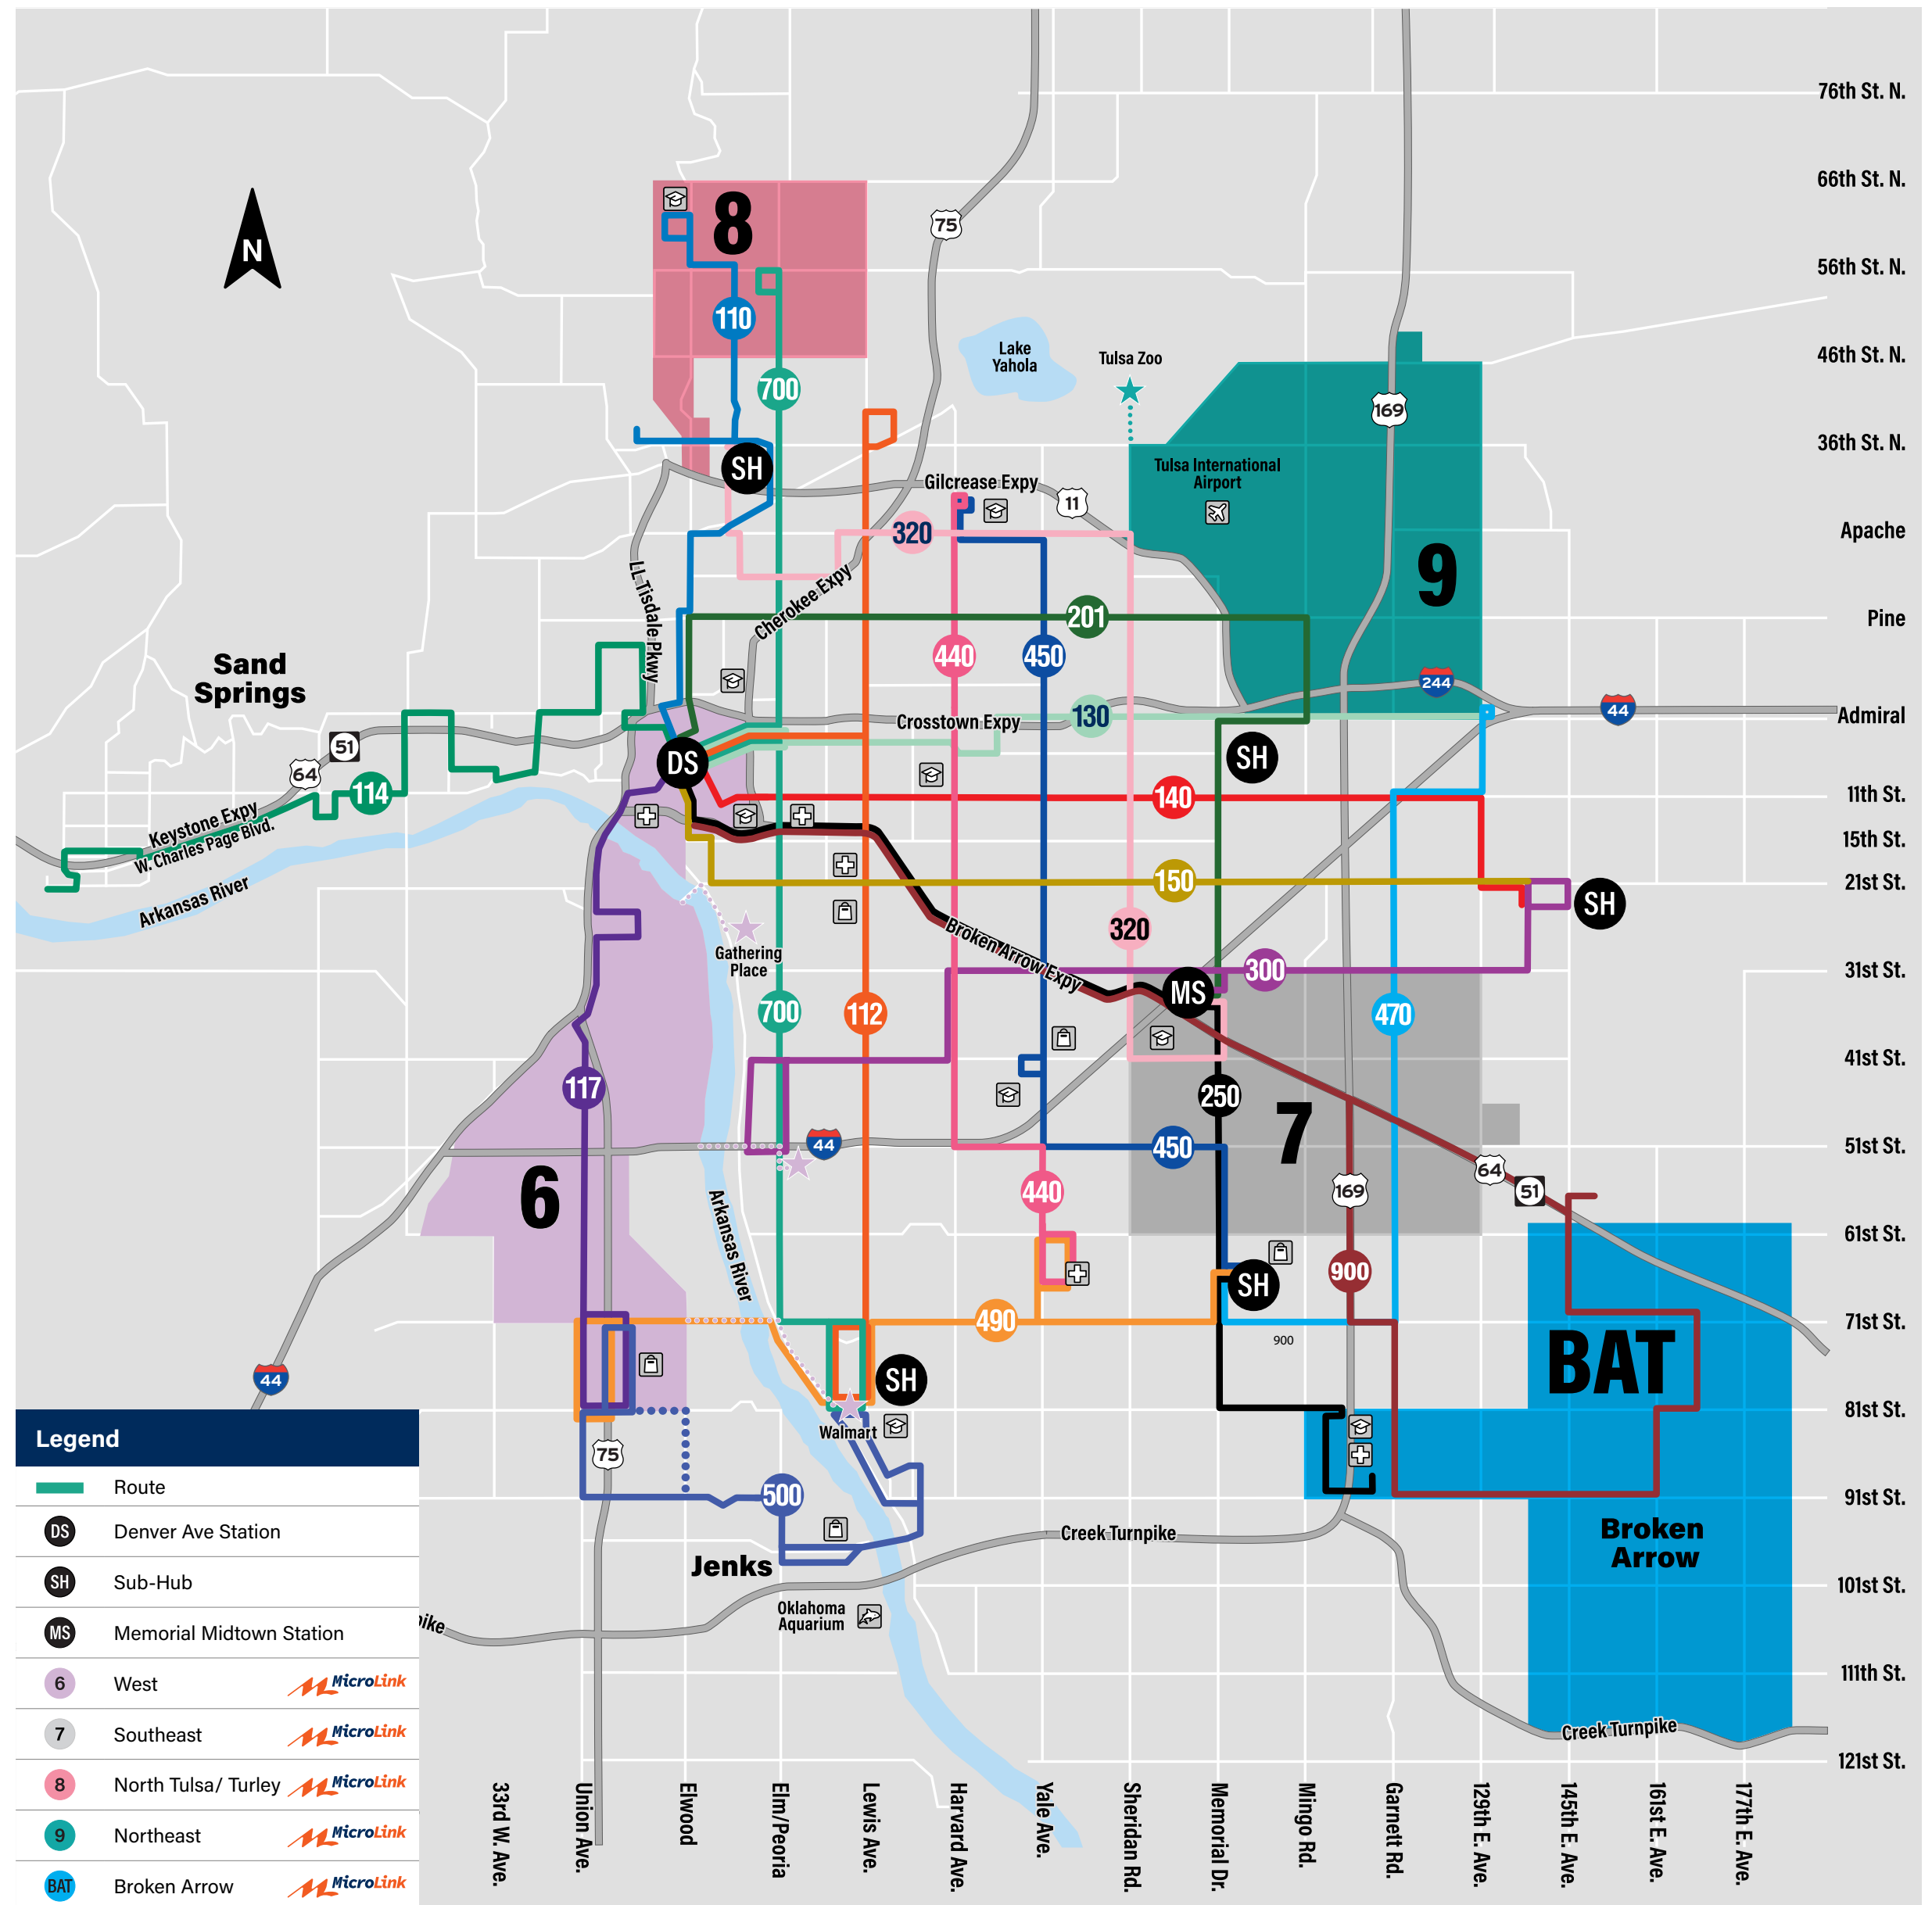

MicroLink	
	Route 700
	Denver Ave Station
	Sub-Hub
	Memorial Midtown Station
	AERO Peoria
	Northwest 
	East 
	South 
	West 

 All routes are wheelchair accessible.
Note: See individual route maps for detailed routing information.

Service Hours:
 Mon-Sat: 8 PM to 12 AM
 Sunday: 8 AM to 6:30 PM
MetroLinkOK.org

MetroLinkOK.org

For information on Express Routes and Park & Ride locations, see Route 900.

Route Listing

110 MLK/ Hartford	300 31st Street
112 Lewis	320 Sheridan
114 Charles Page/ Sand Springs	440 Harvard
117 Southwest Blvd./ Union	450 Yale
130 Admiral	470 Garnett
140 11th Street	490 West Tulsa/ 71st Street
150 21st Street	500 Jenks Connector
201 Pine/ Memorial	700 AERO Peoria
250 Crosstown	900 Union Express

Service Hours:

Zones 6-9

Mon-Sat: 6 AM to 6:30 PM

Zone BAT

Mon-Fri: 8 AM to 5 PM

Airports Hospitals University, College Malls Park & Ride All routes are wheelchair accessible.

Note: See individual route maps for detailed routing information.