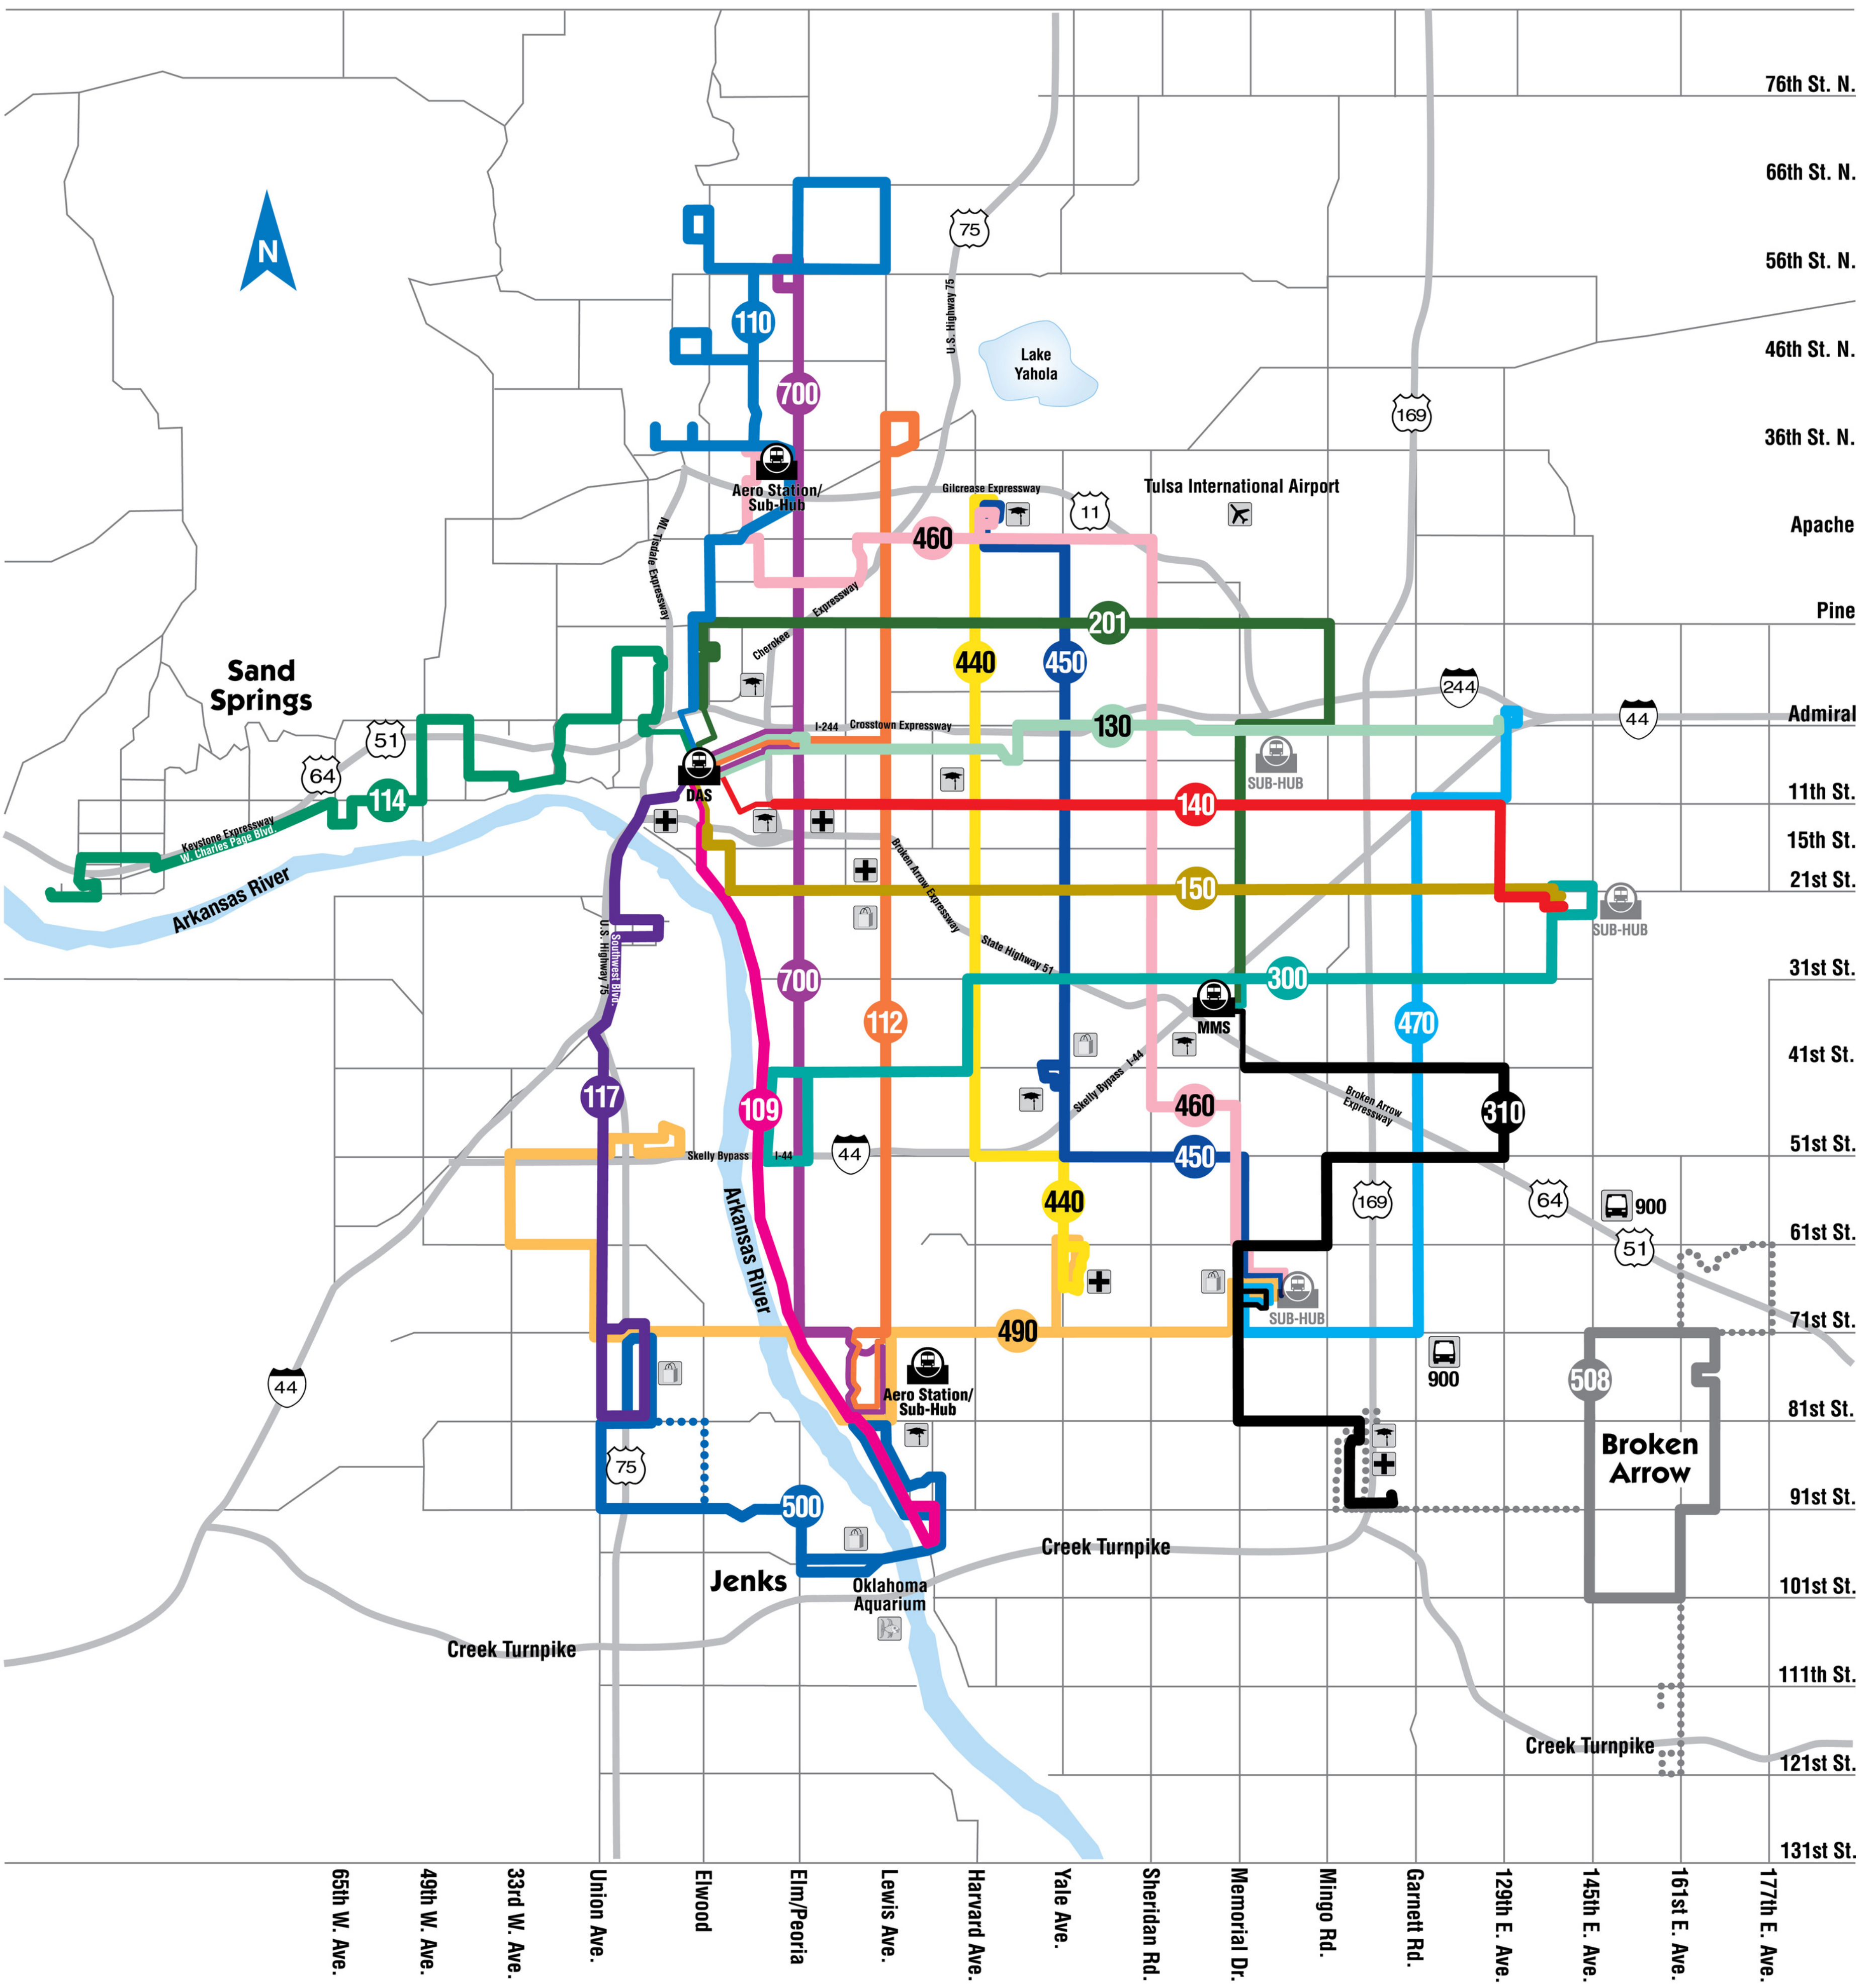

# Tulsa Transit System Map

## TULSA TRANSIT

[www.tulsatransit.org](http://www.tulsatransit.org)

For information on Express Routes and Park & Ride locations, see Route 900.

Route Listing - April 2023	
700 - AERO Peoria	300 - 31st Street
109 - Riverside	310 - South/Southeast
110 - MLK/Hartford	440 - Harvard
112 - Lewis	450 - Yale
114 - Charles Page/Sand Springs	460 - Sheridan
117 - Southwest Blvd./Union	470 - Garnett
130 - Admiral	490 - West Tulsa/71st
140 - 11th	500 - Jenks Connector
150 - 21st	508 - B.A. Connection
201 - Pine/Memorial	900 - Union Express Route

- Hospitals 
- Airports 
- University-College 
- Malls 
- Park & Ride 
- Denver Ave. Station 
- Memorial Midtown Station 
- Aero Station/Sub-Hub 
- Sub-Hub 

 All Routes are Wheelchair Accessible

Note: See individual route maps for detailed routing information.