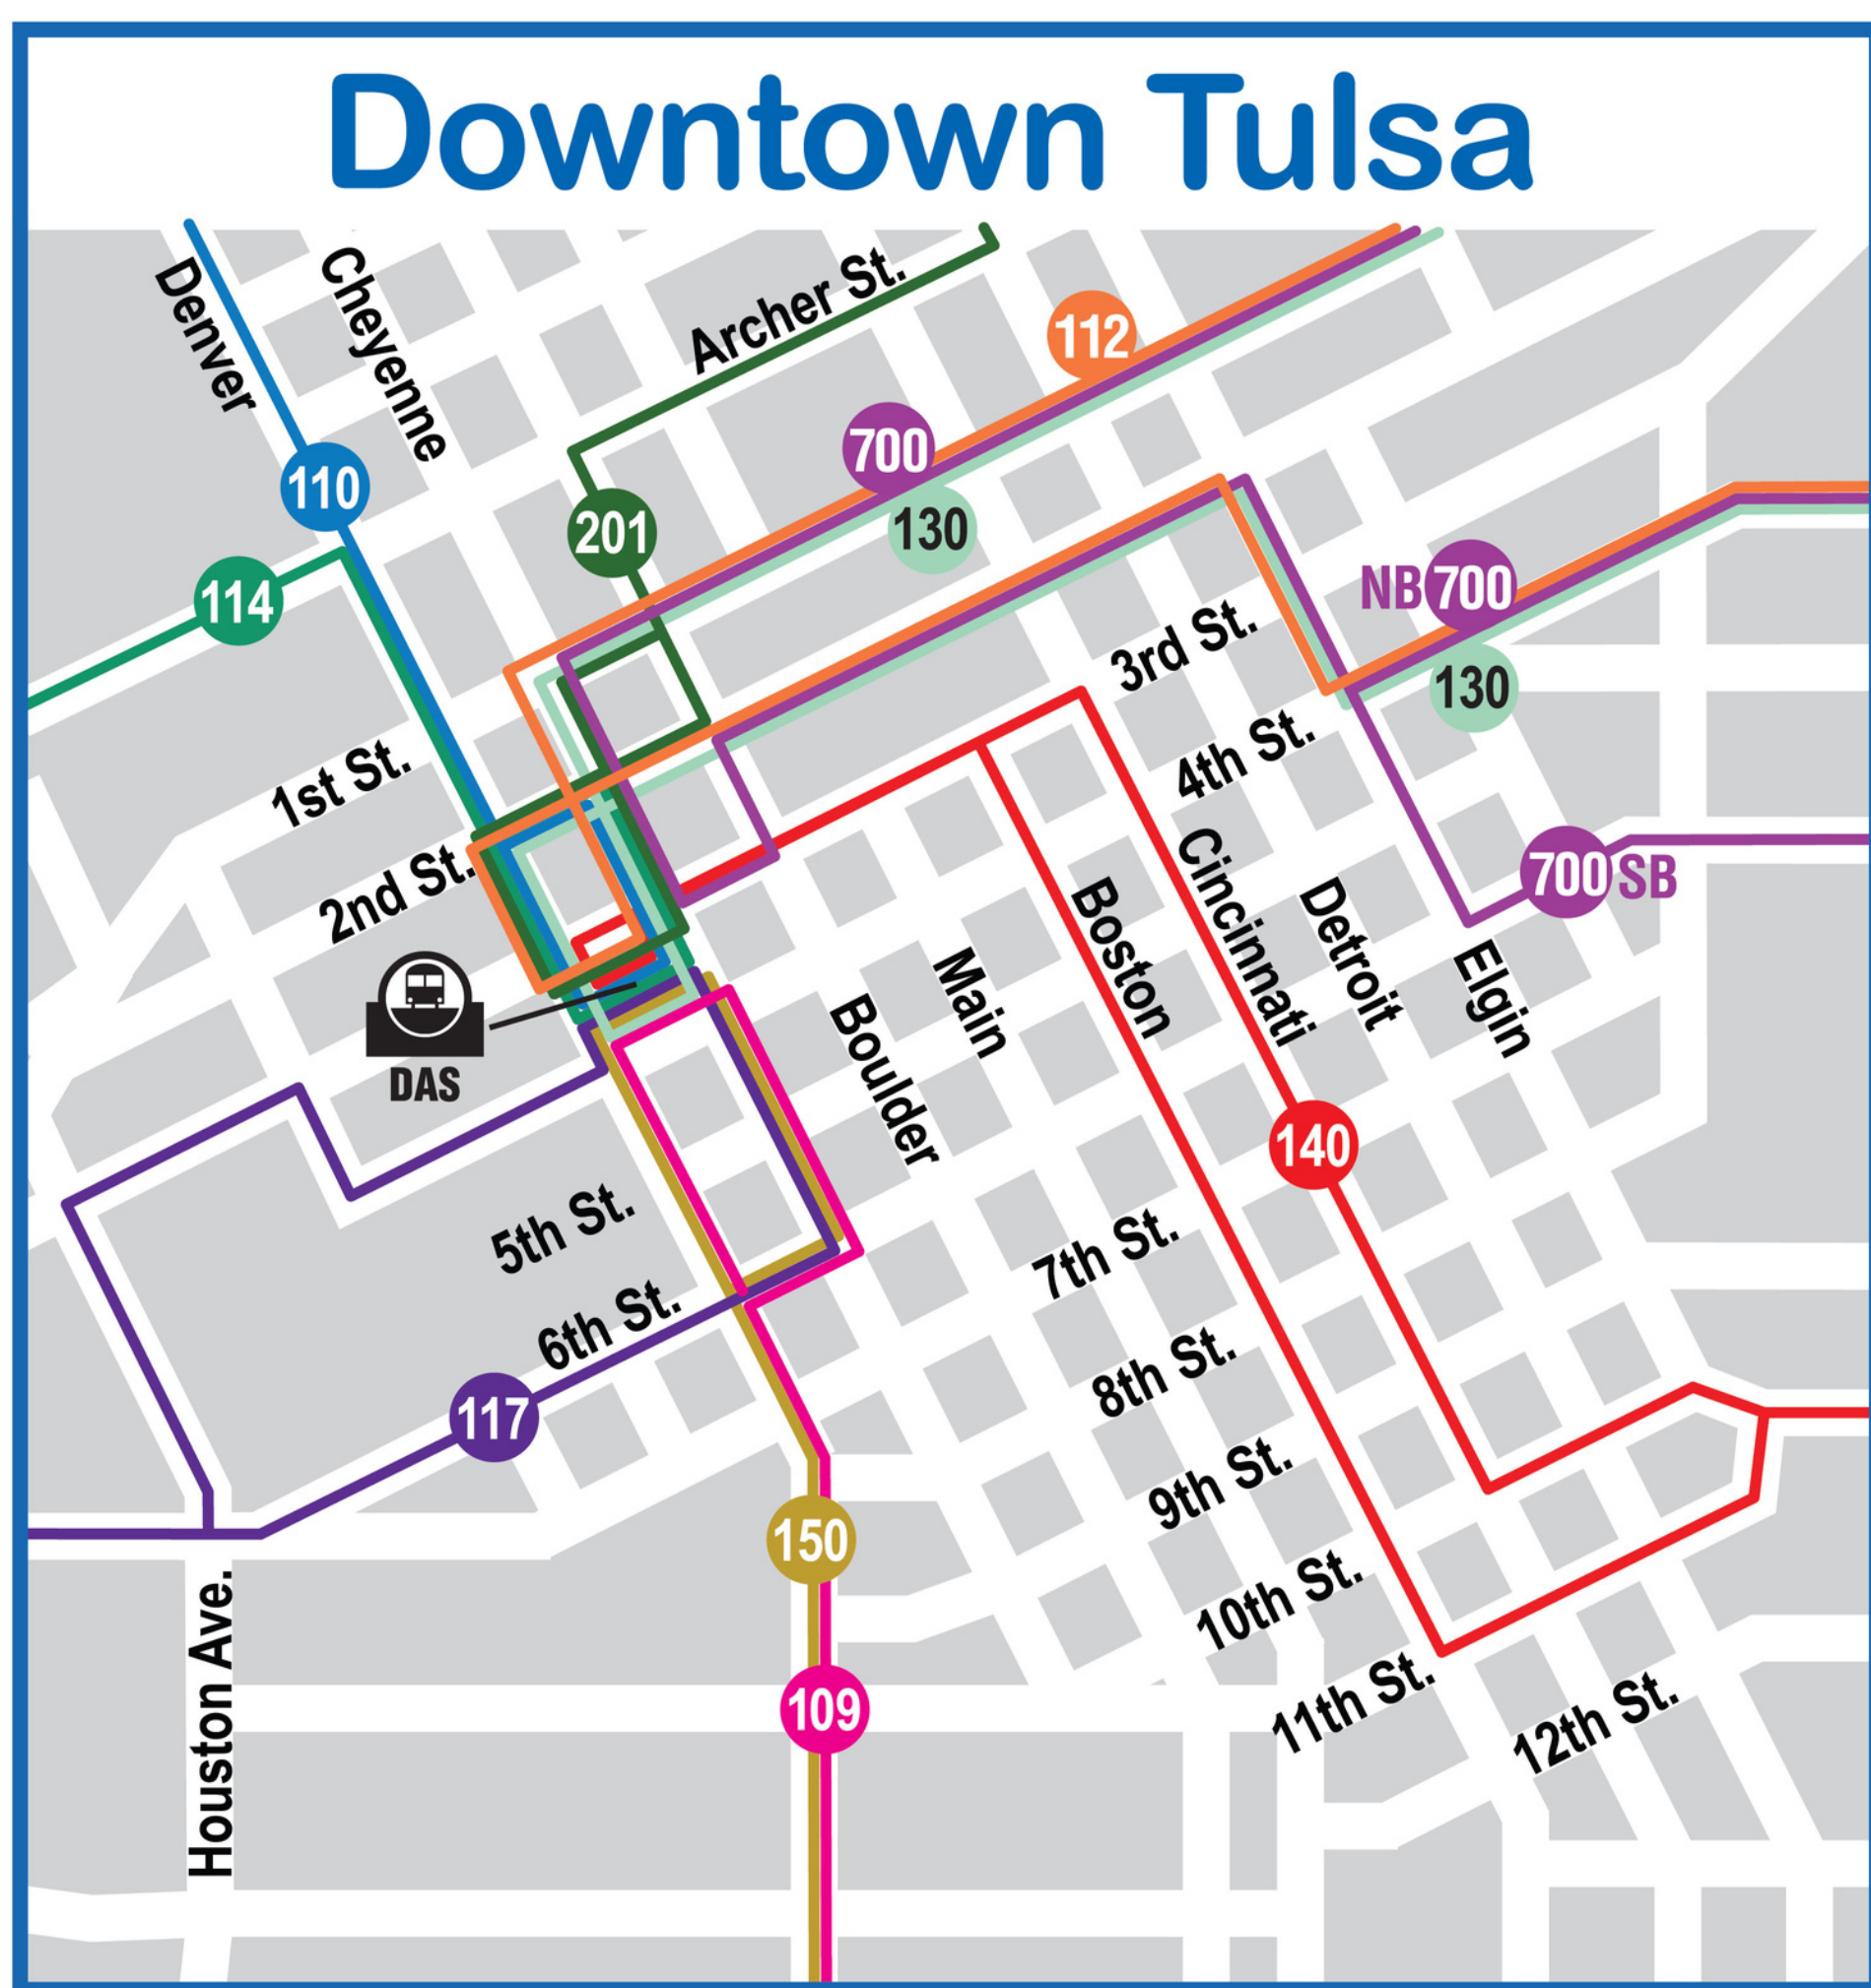

# Tulsa Transit System Map

## TULSA TRANSIT

[www.tulsatransit.org](http://www.tulsatransit.org)

For information on Express Routes and Park & Ride locations, see Route 900.

Route Listing - April 2023	
700 - AERO Peoria	300 - 31st Street
109 - Riverside	310 - South/Southeast
110 - MLK/Hartford	440 - Harvard
112 - Lewis	450 - Yale
114 - Charles Page/Sand Springs	460 - Sheridan
117 - Southwest Blvd./Union	470 - Garnett
130 - Admiral	490 - West Tulsa/71st
140 - 11th	500 - Jenks Connector
150 - 21st	508 - B.A. Connection
201 - Pine/Memorial	900 - Union Express Route

- Hospitals 
- Airports 
- University-College 
- Malls 
- Park & Ride 
- Denver Ave. Station 
- Memorial Midtown Station 
- Aero Station/Sub-Hub 
- Sub-Hub 

 All Routes are Wheelchair Accessible

Note: See individual route maps for detailed routing information.