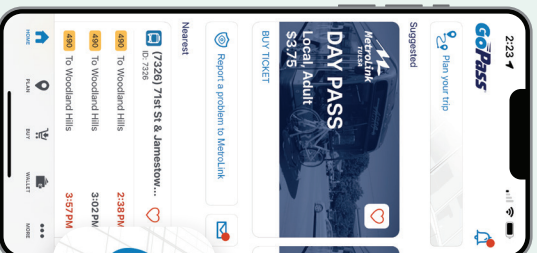

Rúguò xūyào qítā yǔyán de xìnxi, qǐng liánxi (918) 982-6882.

700

AERO → Peoria

Destination Points

- 56th St N
- 54th St N
- 50th St N (McClain High School)
- 46th St N
- 38th St N (Tulsa Tech)
- 36th St N
- Apache St
- Virgin St
- Pine St
- Independence St
- 1st St & Cincinnati Ave
- Denver Avenue Station
- 2nd St S & Boulder Ave
- 6th St S
- 11th St S
- 16th St S
- 21st St S
- 31st St S
- 36th St S
- 41st St S
- 45th St S
- 51st St S
- 56th St S
- 61st St S
- 67th St S
- 71st St S
- 71st St & Wheeling Ave (Sun Only)
- 72nd St & Wheeling Ave
- Lewis Ave & ORU (Sun Only)
- 81st St (Walmart)
- 79th St S.

(918) 982-6882 TDD Info 711
MetroLinkOK.org

FARES

Fare Option	Adult	Reduced
Cash 3-Hour Pass	\$2.00	\$1.00
1-Day Pass	\$4.00	\$2.00
7-Day Pass	\$20.00	\$10.00
10-Ride Pass	\$20.00	\$10.00
31-Day Pass	\$50.00	\$25.00
10-Ride Lift Book	\$40.00	
LinkAssist	\$4.00	
MicroLink	\$2.00	\$1.00

*Additional fare information can be found at MetrolinkOK.org

Plan your trip, buy passes and see your bus in real time all from one app!

Download from the App Store or Google Play.

Children (4 and under) ride fixed system and MicroLink free with adult.
Youth (5-18) ride fixed system and MicroLink free. Valid ID required.
Veterans ride fixed route and micro free with valid ID.
Super Seniors (75+) ride fixed system free with ID card.
LinkAssist card holders ride fixed system free and discounted MicroLink with ID card.
 No refunds are given on fare cards, passes or tokens.