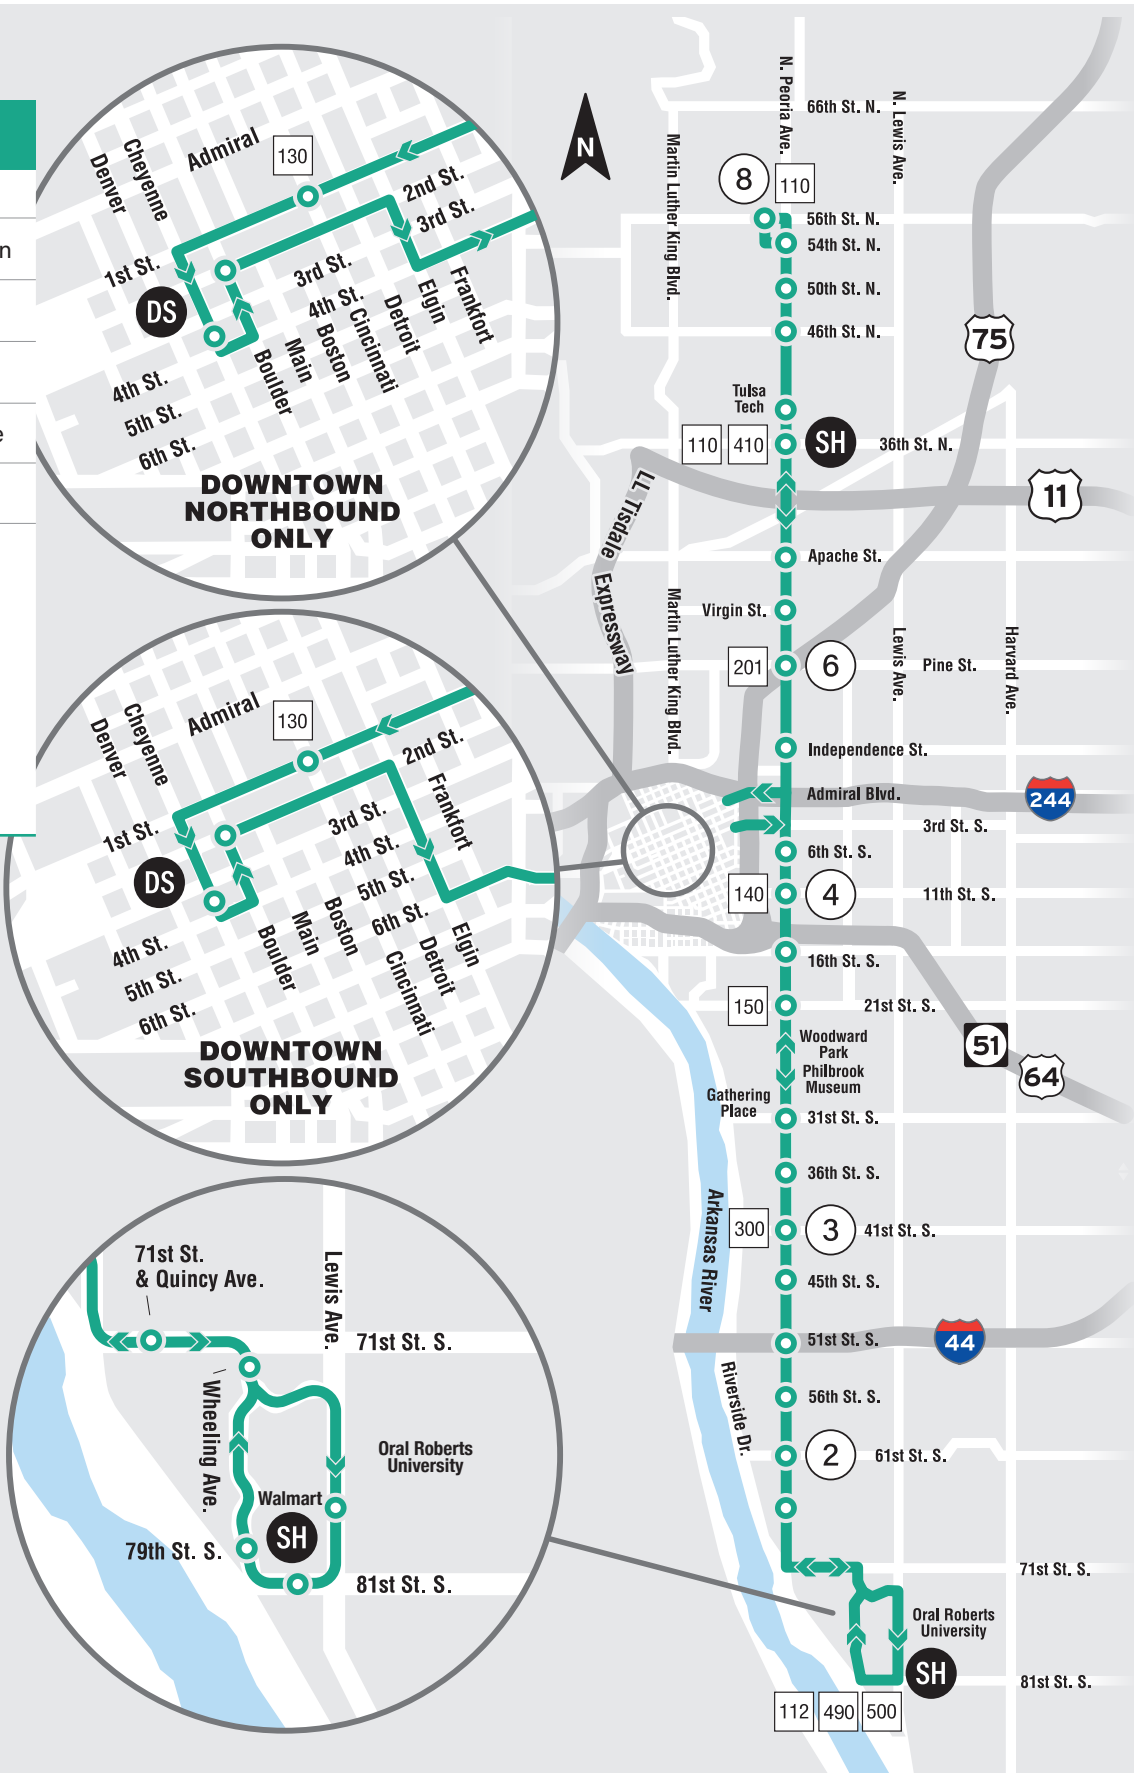

Route 700

- Route 700
- DS Denver Ave Station
- SH Sub-Hub
- 1 Timing Point
- 700 Intersecting Route
- BRT Station

Your Card is your Pass

Tap your card with RFID capabilities or Apple Pay, Samsung Pay, and CashApp on your smartphone and hop on. Your card will be your pass.

HOURS

Denver Avenue Station Hours
 319 S. Denver, Tulsa, OK
M-F 5:00am – 11:30pm
Sat 6:30am – 11:30pm
Sun 8:00am – 6:00pm
 Customer service desk hours of operation:
M-F 8:00am – 5:00pm *closed 12:00pm – 1:00pm*

Memorial Midtown Station Hours
 7952 E 33rd St, Tulsa, OK
M-F 7:00am – 8:00pm
 Customer service desk hours of operation:
M-F 7:00am – 4:00pm *closed 11:00am – 12:00pm*

Holidays
 MetroLink does not operate any bus service on the following holidays: New Year's Day, Memorial Day, Independence Day, Labor Day, Thanksgiving Day & Christmas Day.

Sunday Domingo

Northbound

Sunday Domingo

Southbound

Station	Walmart Sub-Hub	Peoria 61st St	Peoria 41st St	Peoria 11th St	DAS Bay 11 Arrive	DAS Bay 11 Depart	Peoria Pine	Peoria 36th St N	Peoria 54th St N
7:30	7:39	7:45	7:54	8:02	8:07	8:16	8:23	8:31	8:40
8:00	8:09	8:15	8:24	8:32	8:37	8:46	8:53	9:01	9:10
8:30	8:39	8:45	8:54	9:02	9:07	9:16	9:23	9:31	9:40
9:00	9:10	9:17	9:26	9:34	9:39	9:48	9:55	10:04	10:10
9:30	9:40	9:47	9:56	10:04	10:09	10:18	10:25	10:34	10:40
10:00	10:10	10:17	10:26	10:34	10:39	10:48	10:55	11:04	11:10
10:30	10:40	10:47	10:56	11:04	11:09	11:18	11:25	11:34	11:40
11:00	11:10	11:17	11:26	11:34	11:39	11:48	11:55	12:04	12:10
11:30	11:40	11:47	11:56	12:04	12:09	12:18	12:25	12:34	12:40
12:00	12:10	12:17	12:26	12:34	12:39	12:48	12:55	13:04	13:10
12:30	12:40	12:47	12:56	13:04	13:09</				